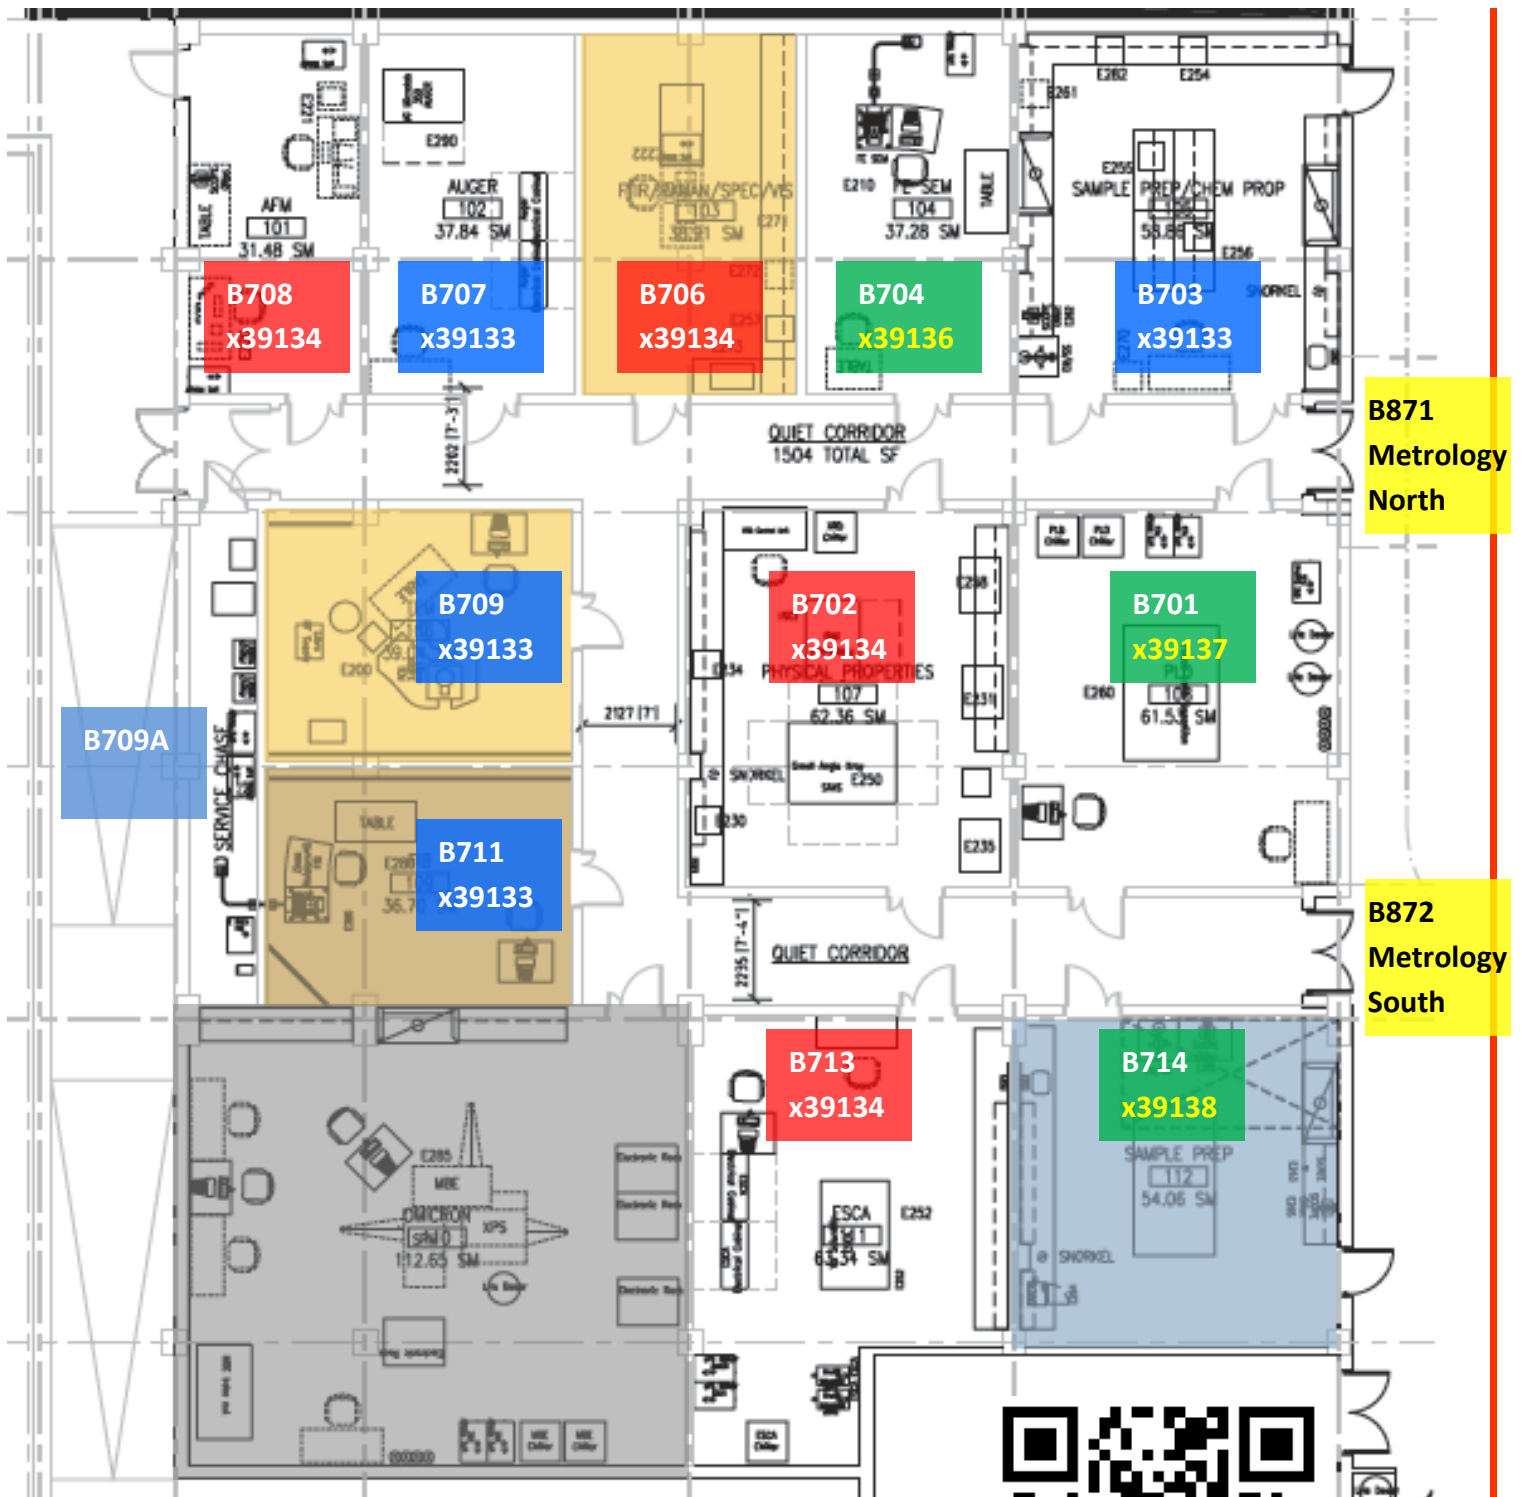

# WATLab - QNC Metrology Labs

**B614: x39020; B613: x37984; B612: x37983**